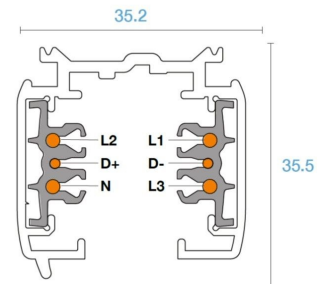

Structure aluminium : Blanc - Noir ou Gris

Tension d'alimentation : 220 / 230v - 16A

Rail 3 allumage + Dali

Rail 3 allumage + Dali

Rails saillies ou suspendus

ST-931257	1 M rail (1000mm)	Blanc
ST-931264	1 M rail (1000mm)	Gris
ST-931271	1 M rail (1000mm)	Noir
ST-931288	2 M rail (2000mm)	Blanc
ST-931295	2 M rail (2000mm)	Gris
ST-931301	2 M rail (2000mm)	Noir
ST-931318	3 M rail (3000mm)	Blanc
ST-931325	3 M rail (3000mm)	Gris
ST-931332	3 M rail (3000mm)	Noir

Saillie ou suspendu

Rail 3 allumages + DALI

Rails encastrés

ST-931738	1 M rail (1000mm)	Blanc
ST-931745	1 M rail (1000mm)	Gris
ST-931752	1 M rail (1000mm)	Noir
ST-931769	2 M rail (2000mm)	Blanc
ST-931776	2 M rail (2000mm)	Gris
ST-931783	2 M rail (2000mm)	Noir
ST-931790	3 M rail (3000mm)	Blanc
ST-931806	3 M rail (3000mm)	Gris
ST-931813	3 M rail (3000mm)	Noir