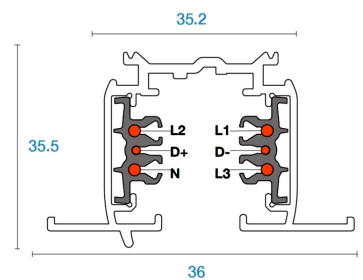

Rail 3 allumages + DALI