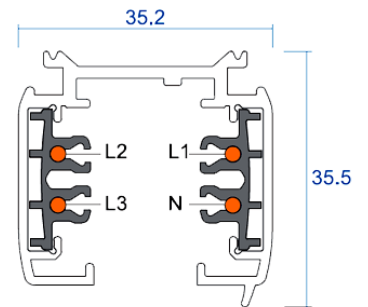

Rail 3 allumages

Rails encastrés

ST-931011	1 M rail (1000mm)	Blanc
ST-931028	1 M rail (1000mm)	Gris
ST-931035	1 M rail (1000mm)	Noir
ST-931042	2 M rail (2000mm)	Blanc
ST-931059	2 M rail (2000mm)	Gris
ST-931066	2 M rail (2000mm)	Noir
ST-931073	3 M rail (3000mm)	Blanc
ST-931080	3 M rail (3000mm)	Gris
ST-931097	3 M rail (3000mm)	Noir