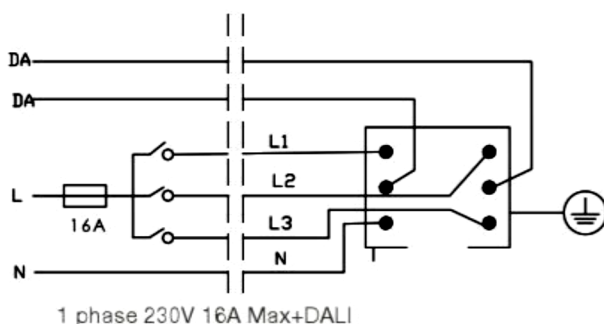

Rails saillies ou suspendus

ST-931257	1 M rail (1000mm)	Blanc
ST-931264	1 M rail (1000mm)	Gris
ST-931271	1 M rail (1000mm)	Noir
ST-931288	2 M rail (2000mm)	Blanc
ST-931295	2 M rail (2000mm)	Gris
ST-931301	2 M rail (2000mm)	Noir
ST-931318	3 M rail (3000mm)	Blanc
ST-931325	3 M rail (3000mm)	Gris
ST-931332	3 M rail (3000mm)	Noir

Rails encastrés

ST-931738	1 M rail (1000mm)	Blanc
ST-931745	1 M rail (1000mm)	Gris
ST-931752	1 M rail (1000mm)	Noir
ST-931769	2 M rail (2000mm)	Blanc
ST-931776	2 M rail (2000mm)	Gris
ST-931783	2 M rail (2000mm)	Noir
ST-931790	3 M rail (3000mm)	Blanc
ST-931806	3 M rail (3000mm)	Gris
ST-931813	3 M rail (3000mm)	Noir