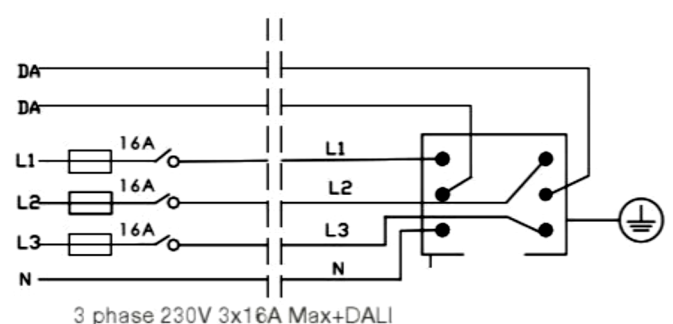

Rails saillies ou suspendus

ST-931257	1 M rail (1000mm)	Blanc
ST-931264	1 M rail (1000mm)	Gris
ST-931271	1 M rail (1000mm)	Noir
ST-931288	2 M rail (2000mm)	Blanc
ST-931295	2 M rail (2000mm)	Gris
ST-931301	2 M rail (2000mm)	Noir
ST-931318	3 M rail (3000mm)	Blanc
ST-931325	3 M rail (3000mm)	Gris
ST-931332	3 M rail (3000mm)	Noir

Rails encastrés

ST-931738	1 M rail (1000mm)	Blanc
ST-931745	1 M rail (1000mm)	Gris
ST-931752	1 M rail (1000mm)	Noir
ST-931769	2 M rail (2000mm)	Blanc
ST-931776	2 M rail (2000mm)	Gris
ST-931783	2 M rail (2000mm)	Noir
ST-931790	3 M rail (3000mm)	Blanc
ST-931806	3 M rail (3000mm)	Gris
ST-931813	3 M rail (3000mm)	Noir